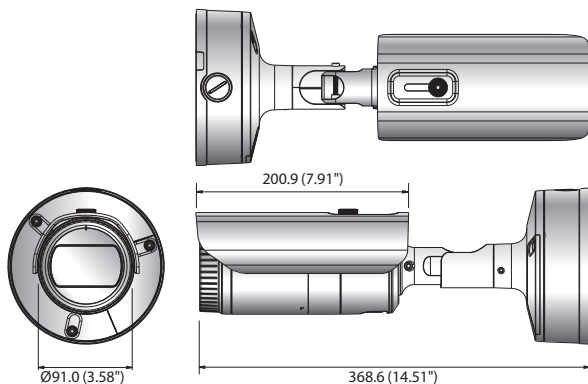

# XNO-8080R

5M Network IR Bullet Camera

## Key Features

- Max. 5 megapixel (2560 x 1920) resolution
- 3.7 ~ 9.4mm (2.5x) motorized varifocal lens
- Max. 30fps@all resolutions (H.265/H.264)
- H.265, H.264, MJPEG codec supported, Multiple streaming
- Day & Night (ICR), WDR (120dB), Defog
- Loitering, Directional detection, Fog detection, Audio detection, Digital auto tracking, Sound classification, Tampering
- Motion detection, Handover
- SD/SDHC/SDXC memory slot (Max. 512GB)
- Hallway view, WiseStream II support
- IR viewable length 50m, IP67/IP66, NEMA 4X, IK10
- LDC support (Lens Distortion Correction)
- PoE / 24V AC, 12V DC, Bi-directional audio support

## Dimensions

Unit : mm (inch)